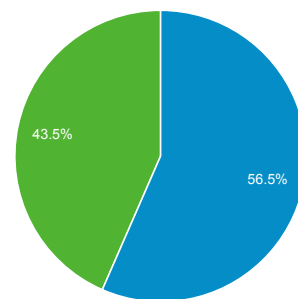

Visits
51,827

Unique Visitors
30,141

Pageviews
211,721

Pages / Visit
4.09

Avg. Visit Duration
00:02:56

Bounce Rate
53.82%

% New Visits
56.51%

■ New Visitor ■ Returning Visitor